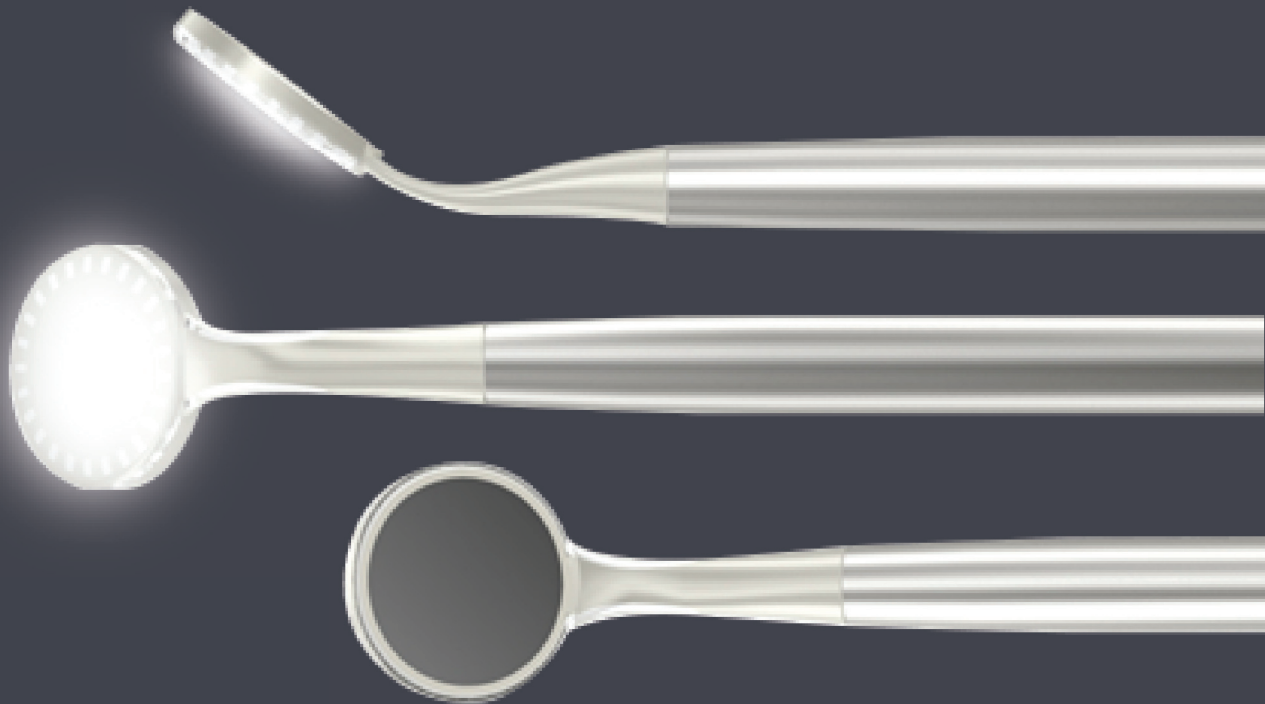

Helio

Lighting on your hand

Portable Lighting System

Features

- Lighting anywhere
- Autoclaveable
- Cordless type
- Practical design
- Big capacity battery
- Smart system

Patent pending

Lighting on your hand

Helio is a portable lighting system. Dental mirror shape is most familiar and convenient to make lighting anywhere in oral cavity.

Cordless, Autoclaveable, and many variety functions for users make its value up.

Features of Helio

Lighting anywhere

Make light anywhere in oral cavity. Mirror shape is most familiar and easy to use for any kinds of dental practices.

Autoclaveable

The handpiece is autoclaveable. Keep the sterilized condition after autoclave.

⚠ The battery pack is not autoclaveable.

Easy to change Mirror

The mirror interchangeable easily with the magnetic inside of device.

Cordless type

Without wire makes its convenient up.

Practical design

The device can be used like dental mirror.